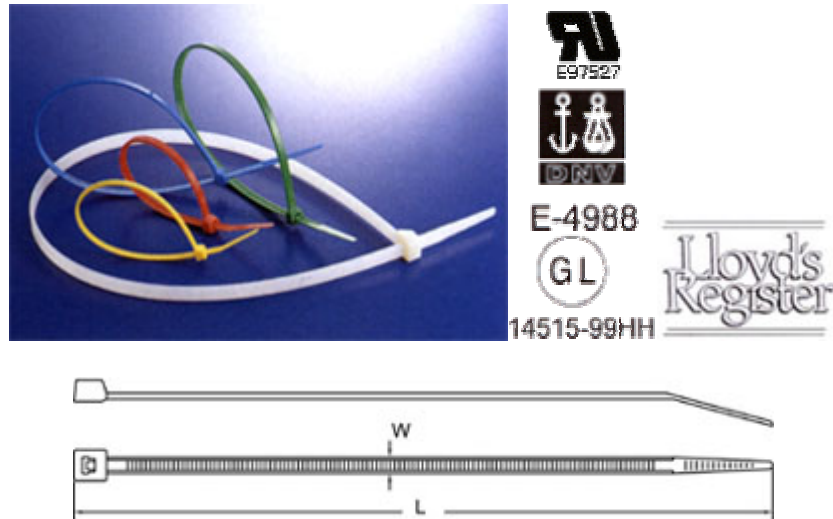

0301 CABLE TIE

Material Specification:

Natural Nylon:

KSS standard cable ties made from U.L. approved nylon 6/6.

Normal service temperature range: -40°C to 85°C. Flammability rating: UL 94V-2.

Black Nylon:

(Material and temperature as above) Except in black color.

For your order please add "B" to standard item no. i.e.CV-075B.

Weather Resistant Nylon(ULTRA VIOLET):

Carbonate "A" was added for greater resistance to ultra violet light in outdoor application.

For your order, please add "W" to standard item no. i.e. CV-075W

Heat Stabilized Nylon:

Service temp. 135°C

Specification:

Made to comply with mil-spec drawing no. MS-3367 tensile strength meet or exceed MIL-S-23190E standard.