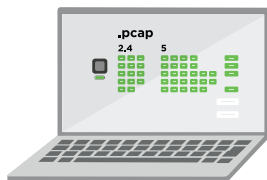

Ekahau Capture™

Easy to use packet capture tool

- ✔ Makes it easy for anyone to quickly capture Wi-Fi packets with Ekahau Sidekick hardware in order to detect complex problems
- ✔ Introduces a simultaneous dual-channel packet capture to diagnose difficult problems, such as roaming between APs